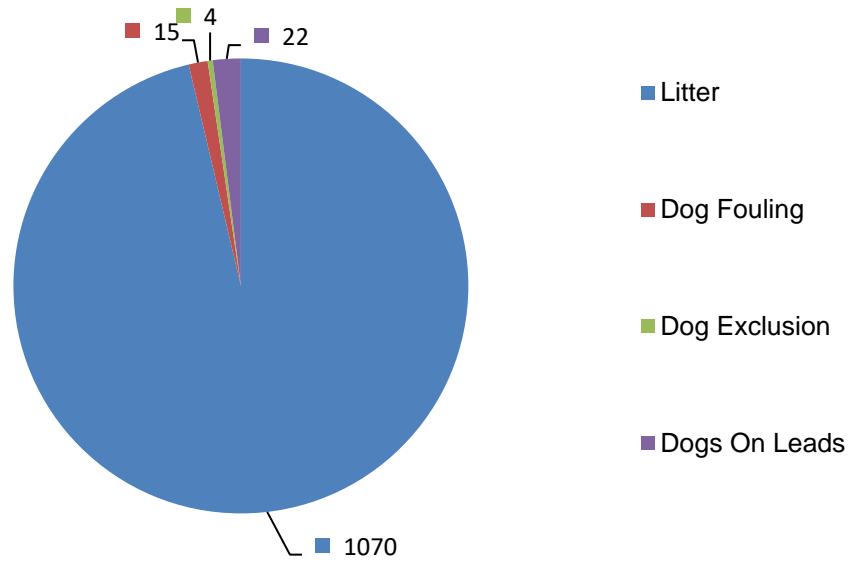

Appendix 1 Fixed Penalty Notice Geographical Breakdown

Total Number of Fixed Penalties Issued

Fixed Penalty Outcomes

Number of FPN's Served by Gender

Number of FPN's Served-Age Group

Brynmawr

■ Litter

■ 64

Ebbw Vale

■ Litter

■ Dog Fouling

■ Dog Exclusion

■ 647

Llanhilleth

Nantyglo

Tredegar