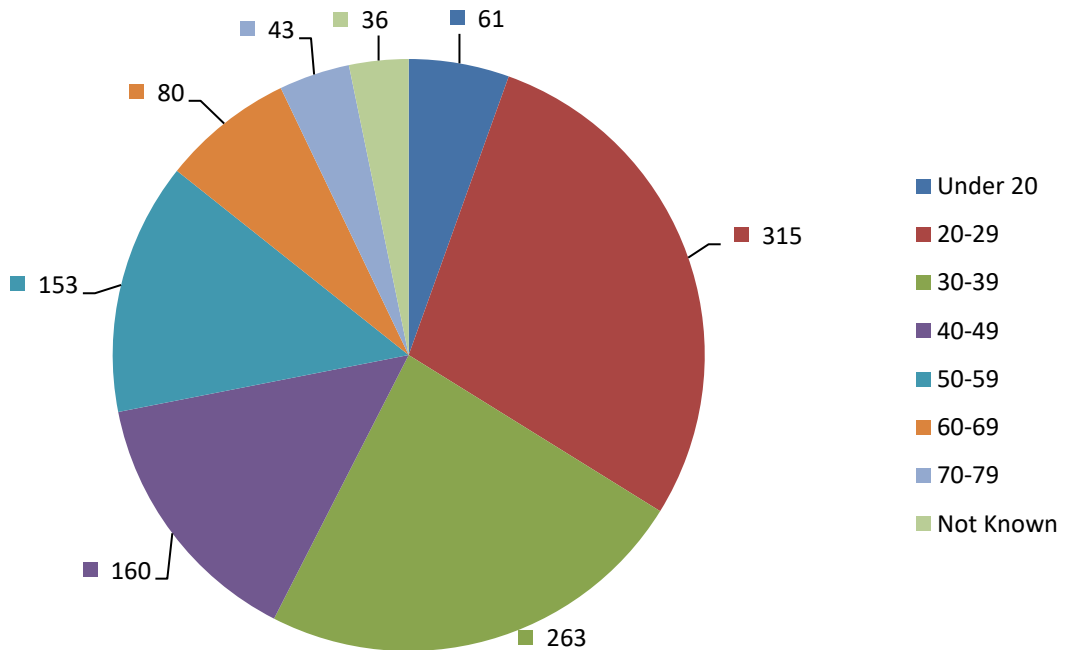

Appendix 1 Fixed Penalty Notice Geographical Breakdown

Total Number of Fixed Penalties Issued

Fixed Penalty Outcomes

Number of FPN's Served by Gender

Number of FPN's Served-Age Group

Brynmawr

■ Litter

■ 64

Ebbw Vale

■ Litter

■ Dog Fouling

■ Dog Exclusion

■ 647

Llanhilleth

Nantyglo

Tredegar