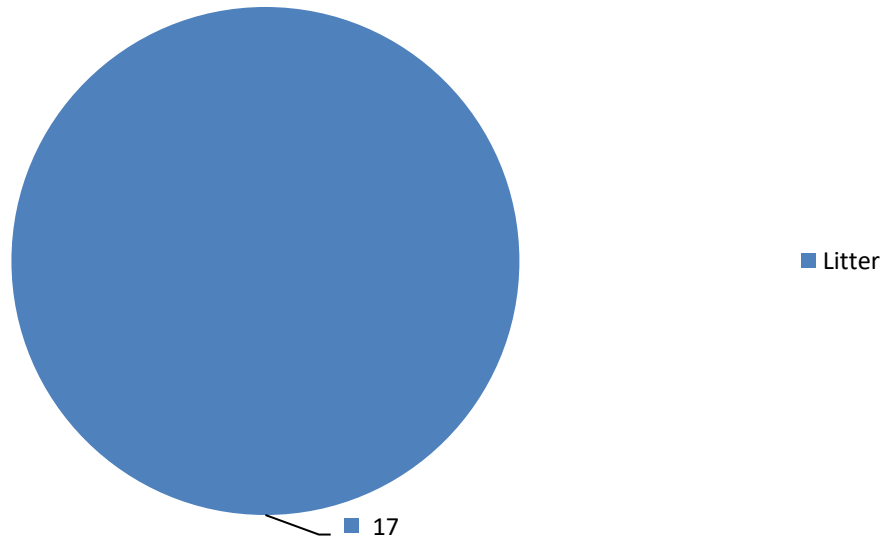

Appendix 1 Fixed Penalty Notice Geographical Breakdown

Total Number of Fixed Penalties Issued

Fixed Penalty Outcomes

Number of FPN's Served by Gender

Number of FPN's Served-Age Group

Brynmawr

■ Litter

■ 64

Ebbw Vale

■ Litter

■ Dog Fouling

■ Dog Exclusion

■ 647

Llanhilleth

Nantyglo

Tredegar