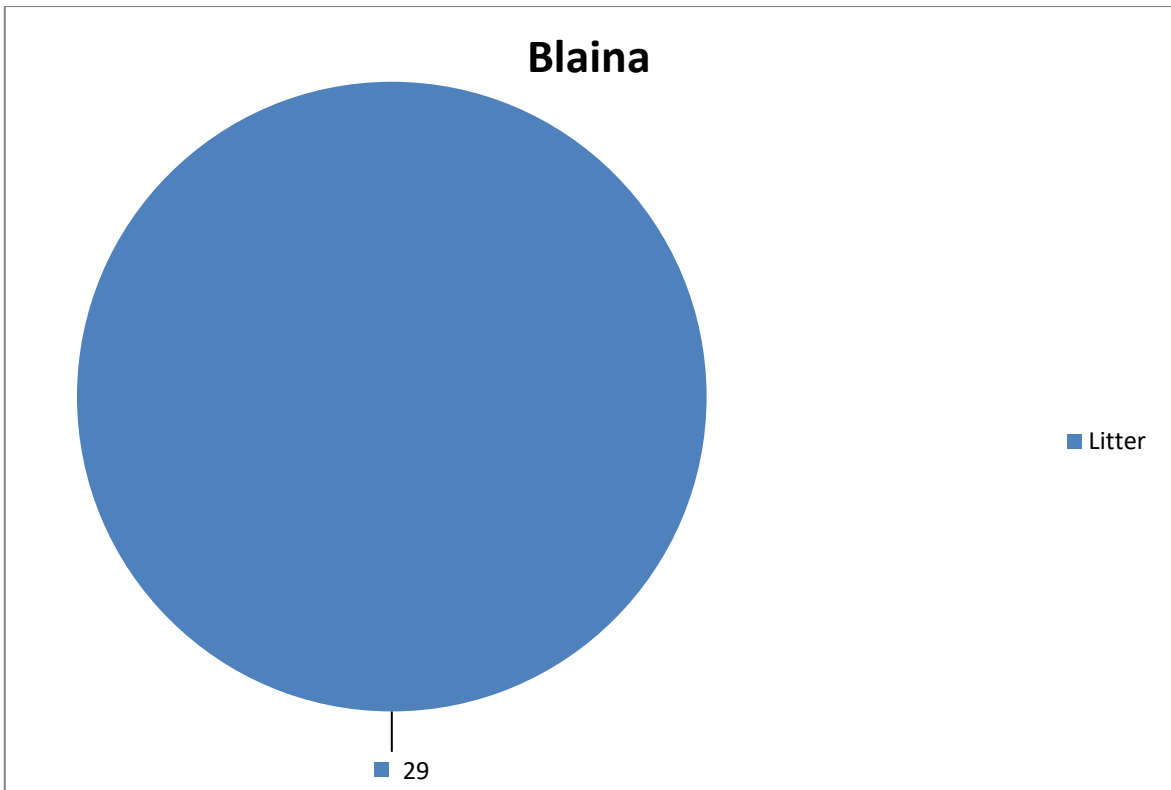

Appendix 1 Fixed Penalty Notice Geographical Breakdown

Total Number of Fixed Penalties Issued

Fixed Penalty Outcomes

Number of FPN's Served by Gender

Number of FPN's Served-Age Group

Brynmawr

■ Litter

■ 64

Ebbw Vale

■ Litter

■ Dog Fouling

■ Dog Exclusion

■ 647

Llanhilleth

Nantyglo

Tredegar