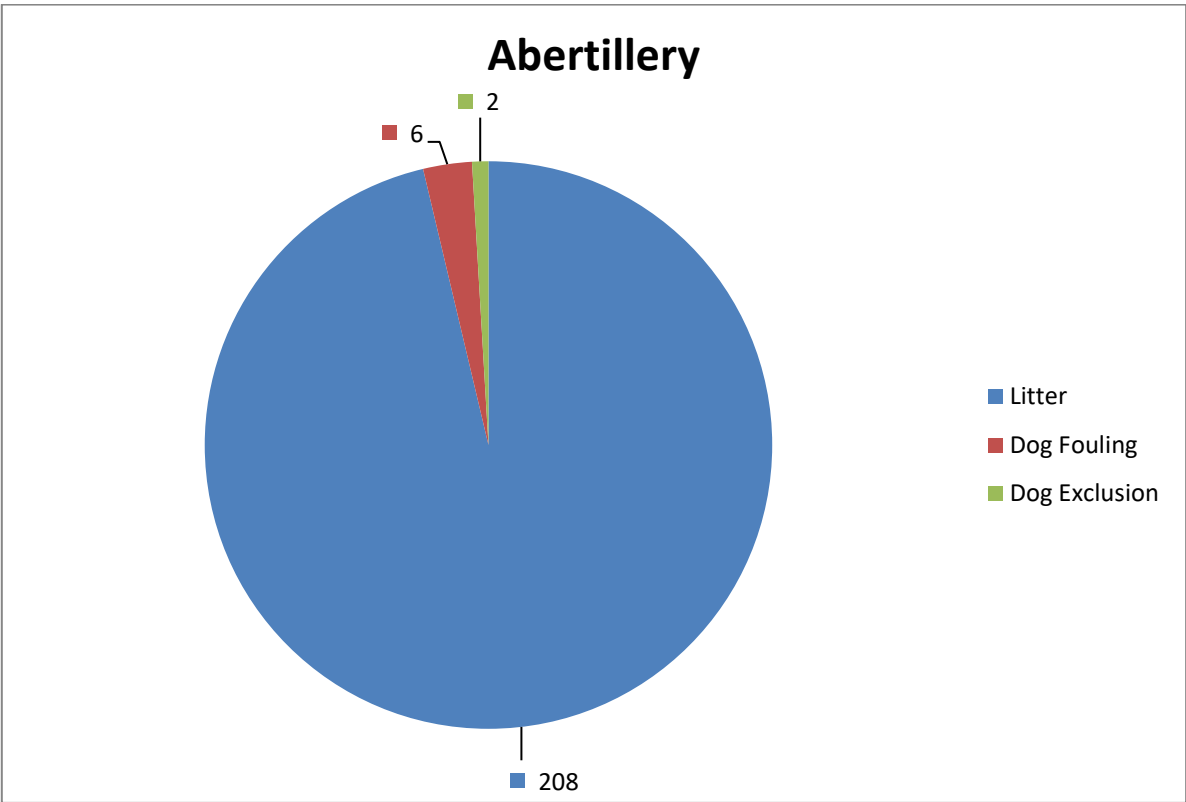

Appendix 1 Fixed Penalty Notice Geographical Breakdown

Total Number of Fixed Penalties Issued

Fixed Penalty Outcomes

Number of FPN's Served by Gender

Number of FPN's Served-Age Group

Brynmawr

■ Litter

■ 64

Ebbw Vale

■ Litter

■ Dog Fouling

■ Dog Exclusion

■ 647

Llanhilleth

Nantyglo

Tredegar