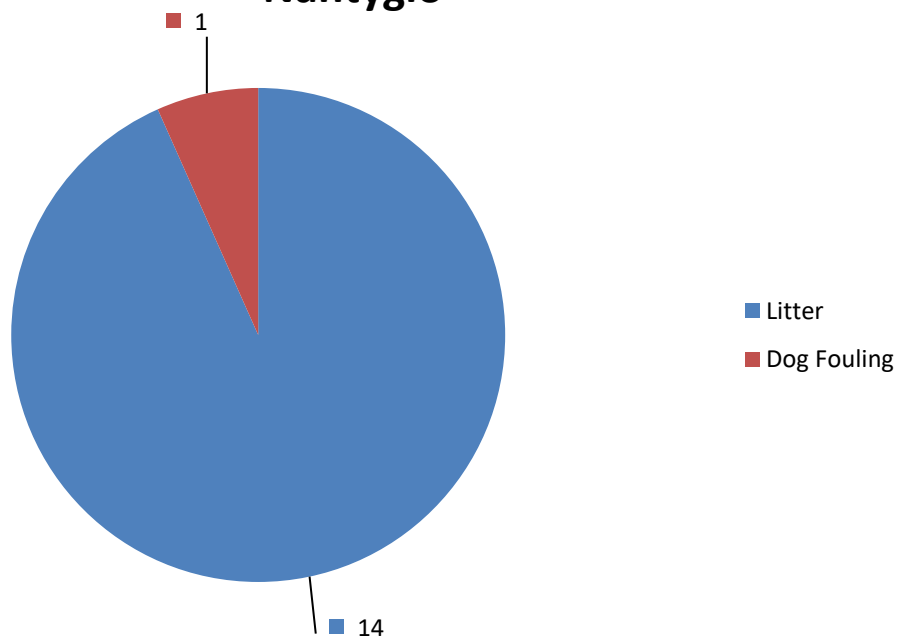

Appendix 1 Fixed Penalty Notice Geographical Breakdown

Total Number of Fixed Penalties Issued

Fixed Penalty Outcomes

Number of FPN's Served by Gender

Number of FPN's Served-Age Group

Brynmawr

■ Litter

■ 64

Ebbw Vale

■ Litter

■ Dog Fouling

■ Dog Exclusion

■ 647

Llanhilleth

Nantyglo

Tredegar