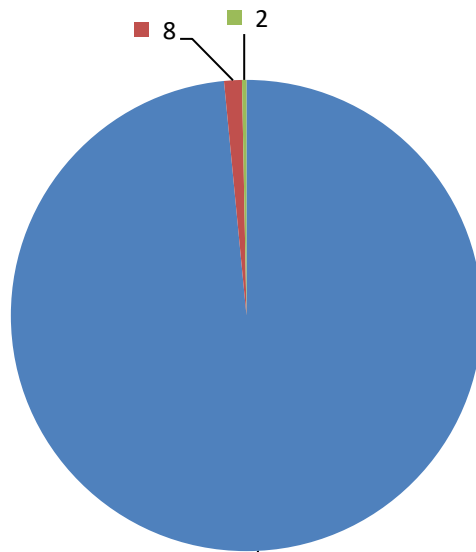

Appendix 1 Fixed Penalty Notice Geographical Breakdown

Total Number of Fixed Penalties Issued

Fixed Penalty Outcomes

Number of FPN's Served by Gender

Number of FPN's Served-Age Group

Brynmawr

■ Litter

■ 64

Ebbw Vale

■ Litter

■ Dog Fouling

■ Dog Exclusion

■ 647

Llanhilleth

Nantyglo

Tredegar