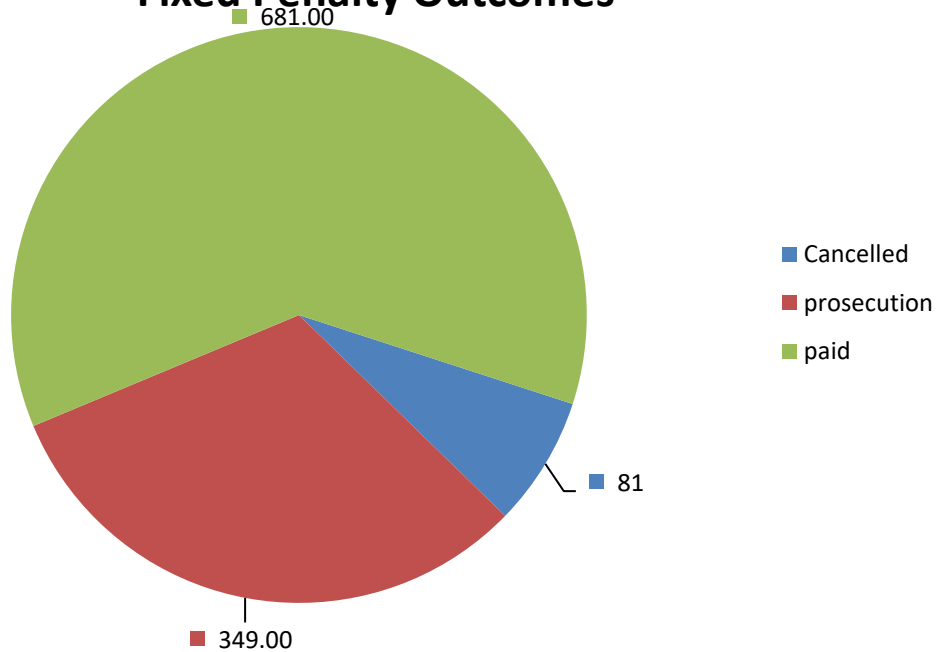

Appendix 1 Fixed Penalty Notice Geographical Breakdown

Total Number of Fixed Penalties Issued

Fixed Penalty Outcomes

Number of FPN's Served by Gender

Number of FPN's Served-Age Group

Brynmawr

■ Litter

■ 64

Ebbw Vale

■ Litter

■ Dog Fouling

■ Dog Exclusion

■ 647

Llanhilleth

Nantyglo

Tredegar