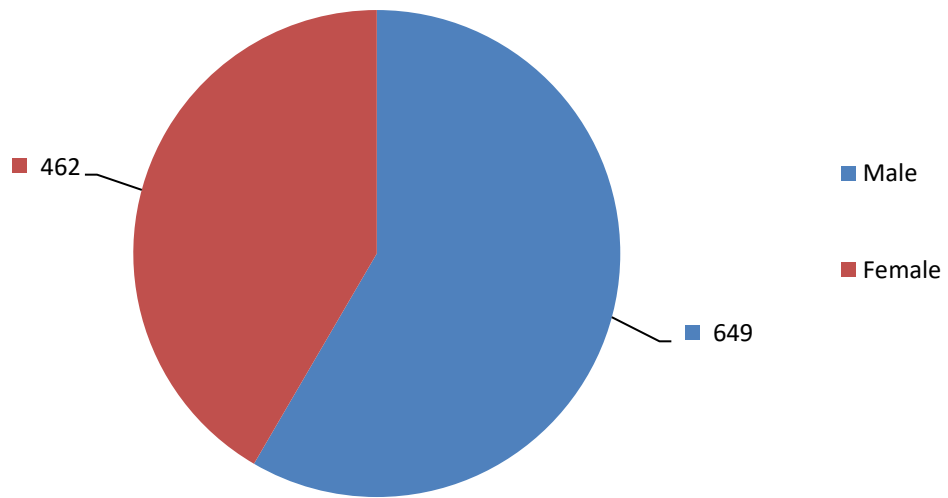

Appendix 1 Fixed Penalty Notice Geographical Breakdown

Total Number of Fixed Penalties Issued

Fixed Penalty Outcomes

Number of FPN's Served by Gender

Number of FPN's Served-Age Group

Brynmawr

■ Litter

■ 64

Ebbw Vale

■ Litter

■ Dog Fouling

■ Dog Exclusion

■ 647

Llanhilleth

Nantyglo

Tredegar